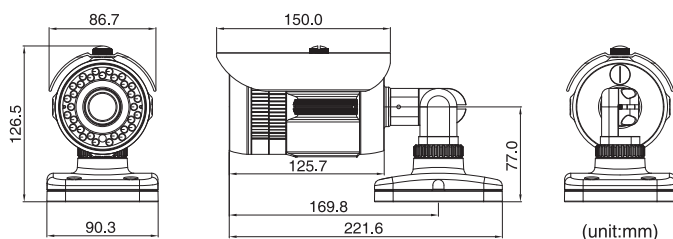

[Dimensions]

[Specifications]

NETWORK		
Interface	Ethernet 10/100 Base-T	
Connector	RJ-45	
Protocols	TCP/IP, UDP, Multicast, DHCP, SMTP, HTTP, SNMP, RTP, RTSP, FTP	
VIDEO		
Output	1 Composite (1 Vpp 75 Ohm, BNC)	
Compression	H.264	
Resolutions	NTSC : 720x480, 720x240, 352x480, 352x240 PAL : 720x576, 720x288, 352x576, 352x288	
Frame rate	NTSC : Max 30fps PAL : Max 25fps	
FrameRate Range	NTSC : 0.2 ~ 30fps PAL : 0.2 ~ 25fps	
Bandwidth	Configurable between 32 kbps and 4 Mbps	
AUDIO		
Input	1 Line-in	
Output	1 Line-out	
Standards	G.711u	
Data rate	64Kbps	
CONNECTORS		
RS-485	1 port	
Sensor	1 port	
Relay	1 port	
POWER		
Supply voltage	12V DC +/- 10%	
Consumption	Max.600mA / 800mA (turn on IR)	
CAMERA		
Model	CT -5355IR	CT -6351IR
Image Sensor	1/3 inch, Sony DS CCD	1/3 inch, Sony Super HAD CCD
Effective Pixels	NTSC : 768(H) x 494(V), PAL : 752(H) x 582(V)	
Electronic Shutter	AUTO / MANUAL (X256~1/60(N)sec or 1/50(P)sec~1/120,000sec) Sens-up and Sens-up Limit is selectable / Flickerless	
H.Resolution	Color : 560TV lines B / W : 600TV lines	Color : 600TV lines B / W : 700TV lines
Min. Illumination	Color : 0.3Lux 0Lux with IR LED (30pcs)	Color : 0.15Lux 0Lux with IR LED (30pcs)
Dynamic Range	52dB(X128)	-
Digital Zoom	ON(X10) / OFF	
AGC Control	LOW, HIGH, OFF Selectable	
Sense-Up	OFF / AUTO(X2~X256)	
DNR	ON(Level 0~32) / OFF Selectable	
DIS	ON/OFF Selectable	
PHYSICAL		
Weight	1,100g	
Environmental	-10°C ~ 50°C	
Humidity	30% ~ 80% RH	
MANAGEMENT S/W	Support web viewer, 16 ch viewer, 36 ch viewer(optional)	